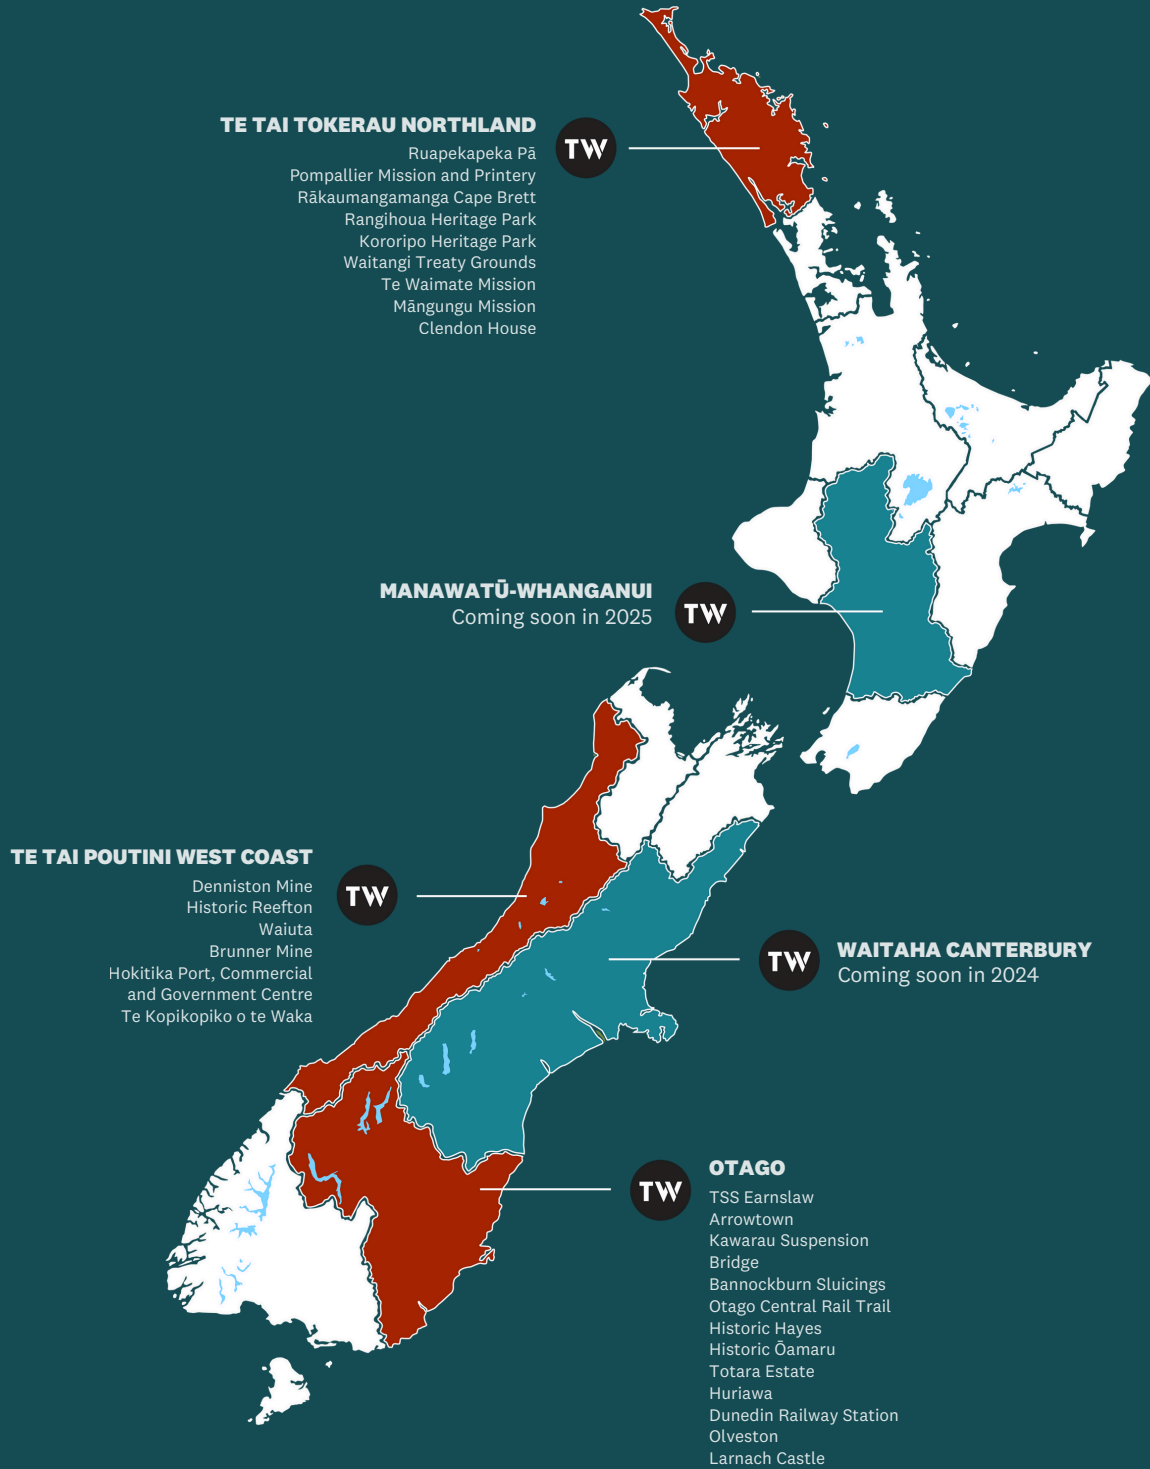

# Your free online guide to must-see heritage experiences

**Tohu Whenua is a guide to heritage sites that offer an opportunity to discover history where it happened.**

Think cycling alongside historic railway lines, tamariki holding tools of the past or exploring ancient pā sites like the seasonal home of famed and feared Chief Hongi Hika.

## **Tohu Whenua sites are:**

- A chance to discover unique Kiwi heritage
- Places that tell a story that is significant on a local, regional and national level
- Suitable for families and ready to explore

**Plan your next heritage adventure at:**

**TOHUWHENUA.NZ**

**@TOHUWHENUA**

Photo credit: Clare Toia-Bailey  
TWBR08

# TOHU WHENUA

Your itinerary to history where it happened

**TW** LIST OF TOHU WHENUA SITES

**REGION WITH TOHU WHENUA SITES**

**REGION WITH TOHU WHENUA SITES COMING SOON**

**FUTURE TOHU WHENUA REGION**

**TOHUWHENUA.NZ**  
**@TOHUWHENUA**